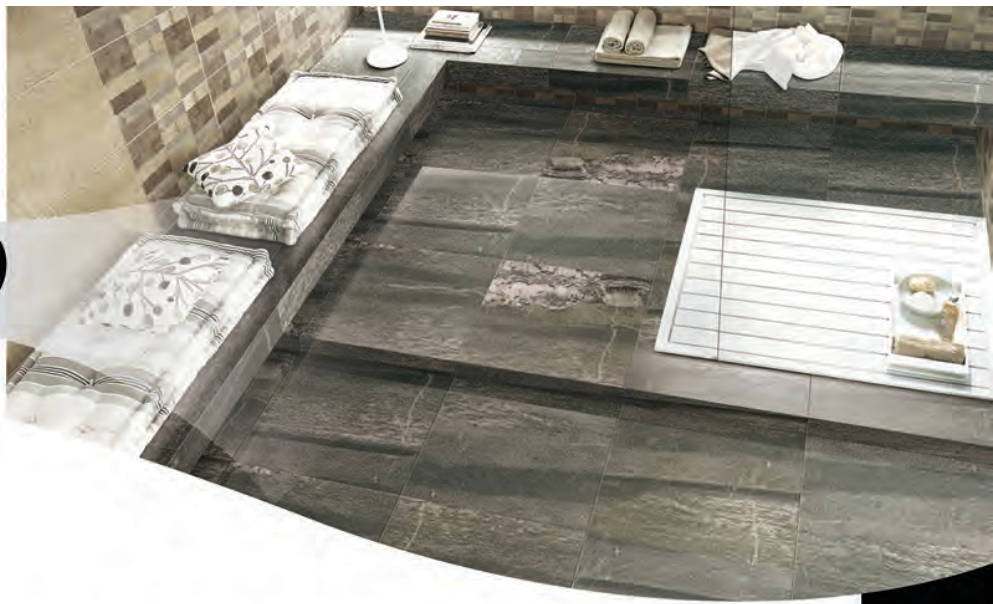

ITALY ROCK CLOUD