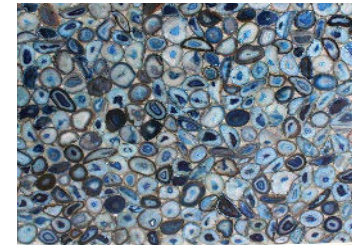

Agate Azure