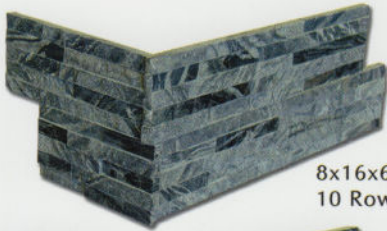

# LEDGESTONE

H  
A  
I  
L  
S  
T  
O  
N  
E

8x16x6  
10 Rows- Corner (small)

6x24  
10 Rows- (small)

8x16x6  
4 Rows- Corner (large)

6x24  
4 Rows- (large)

A  
S  
H  
S  
T  
O  
N  
E

8x16x6  
10 Rows- Corner (small)

6x24  
10 Rows- (small)

8x16x6  
4 Rows- Corner (large)

6x24  
4 Rows- (large)

G  
L  
A  
C  
I  
E  
R  
S  
T  
O  
N  
E

8x16x6  
10 Rows- Corner (small)

6x24  
10 Rows- (small)

8x16x6  
4 Rows- Corner (large)

6x24  
4 Rows- (large)